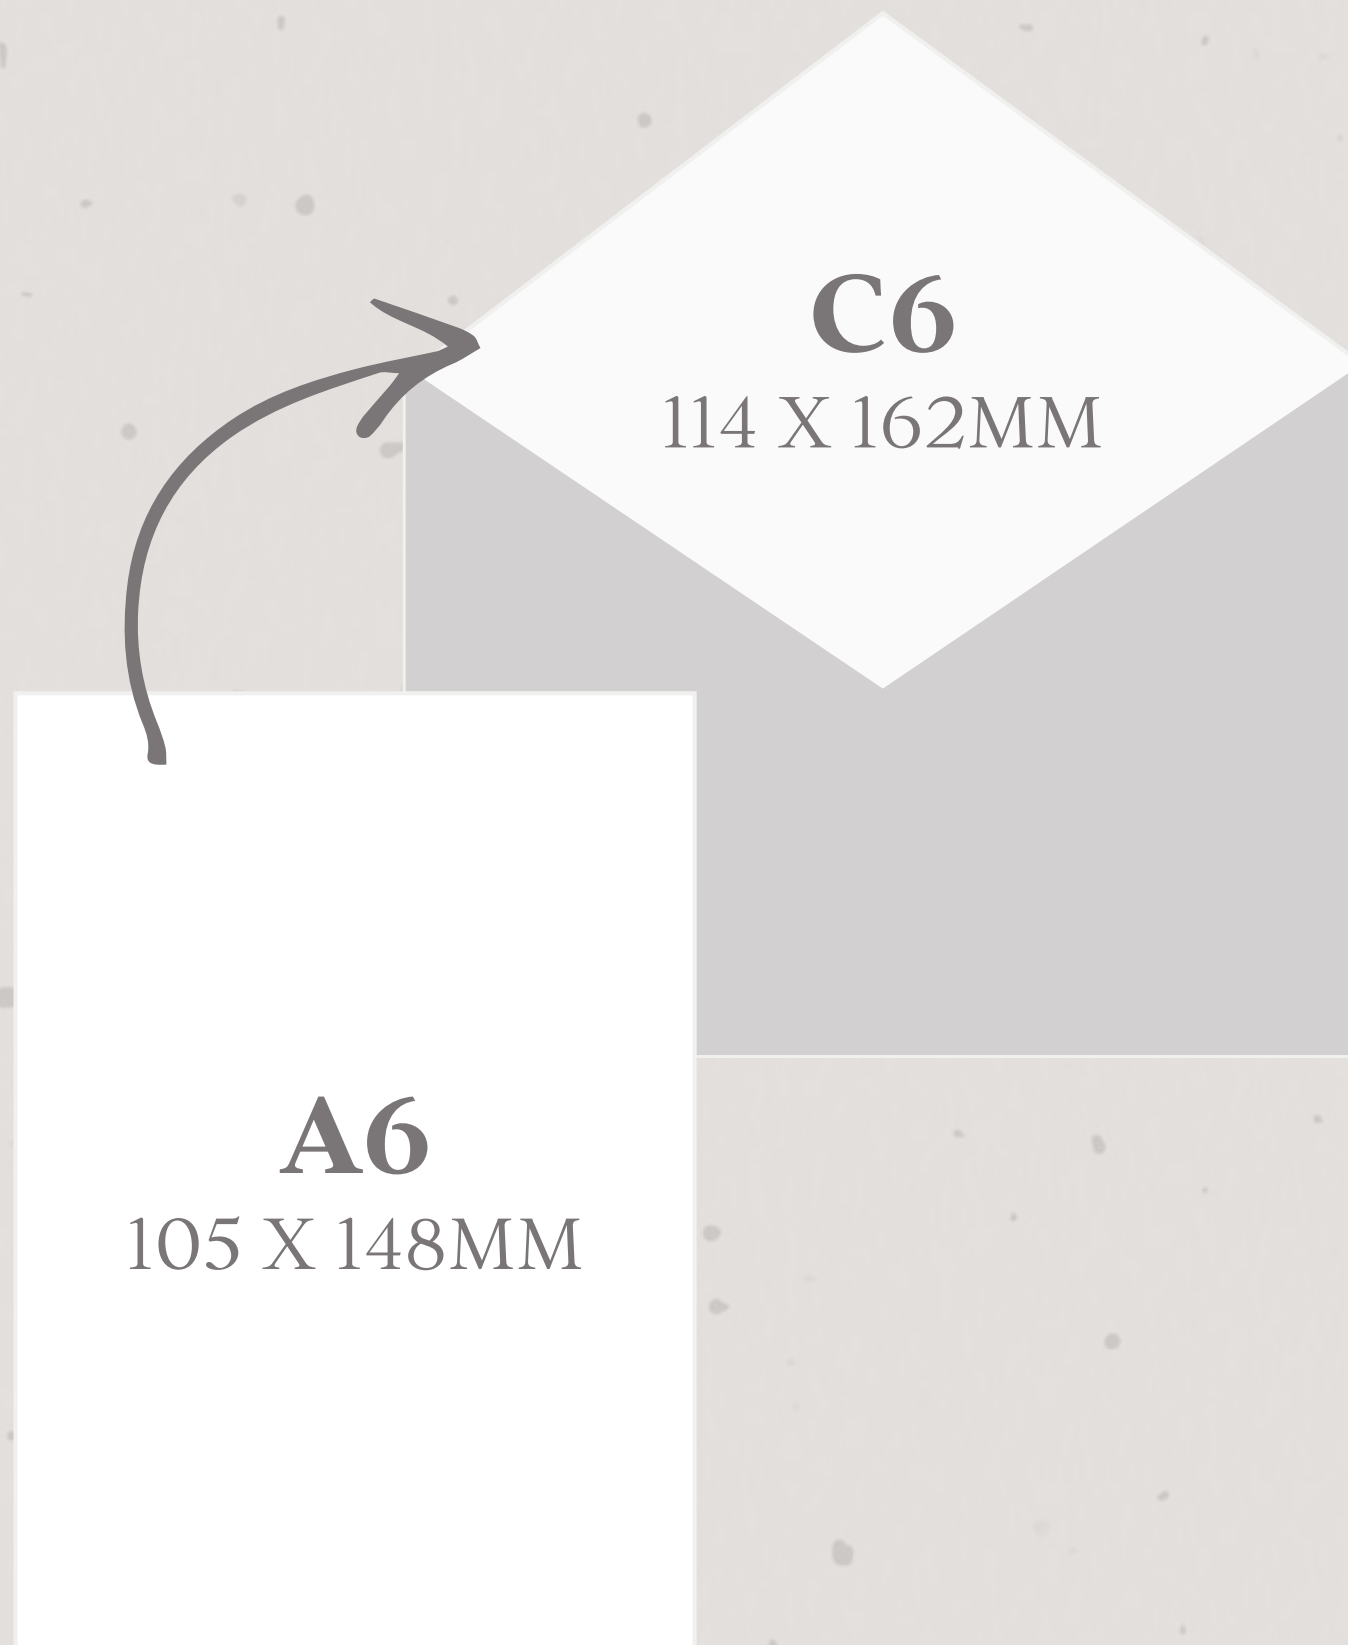

WEDDING STATIONERY

*Size Guide*

*before the day*

**Jones & Joy**

COMMONLY USED FOR:  
INVITATIONS

**Jones & Joy**

**C6**  
114 X 162MM

**A6**  
105 X 148MM