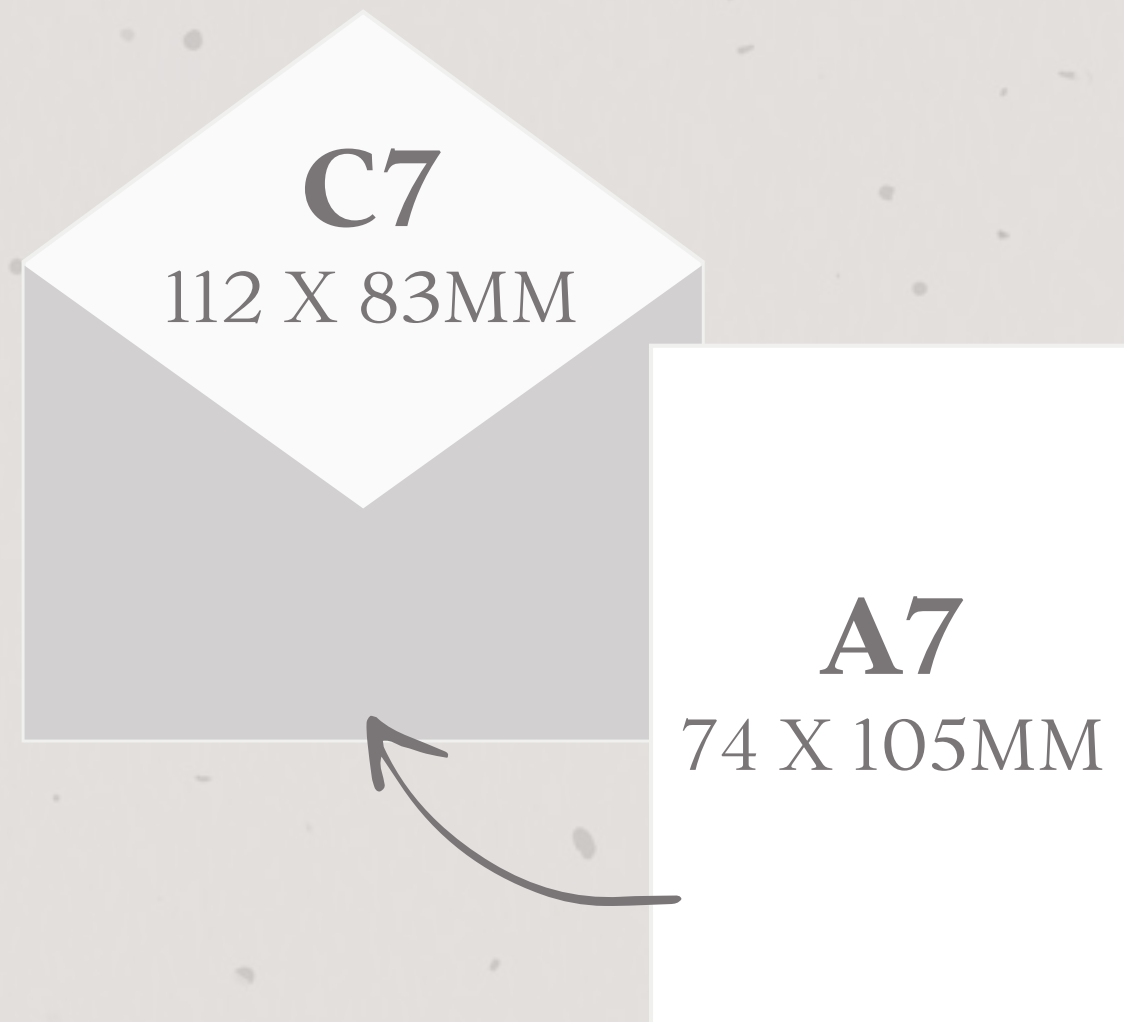

COMMONLY USED FOR:
EXTRA INFO / GIFT POEMS / TRAVEL INFO

Jones & Joy