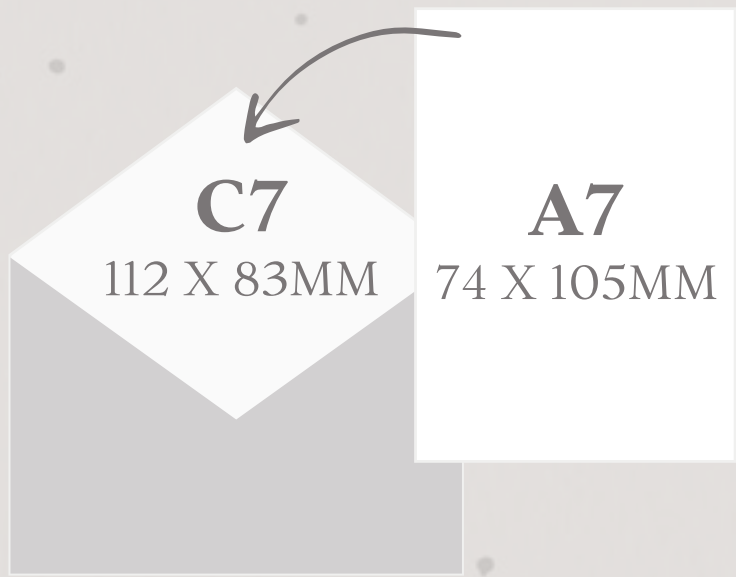

Jones & Joy