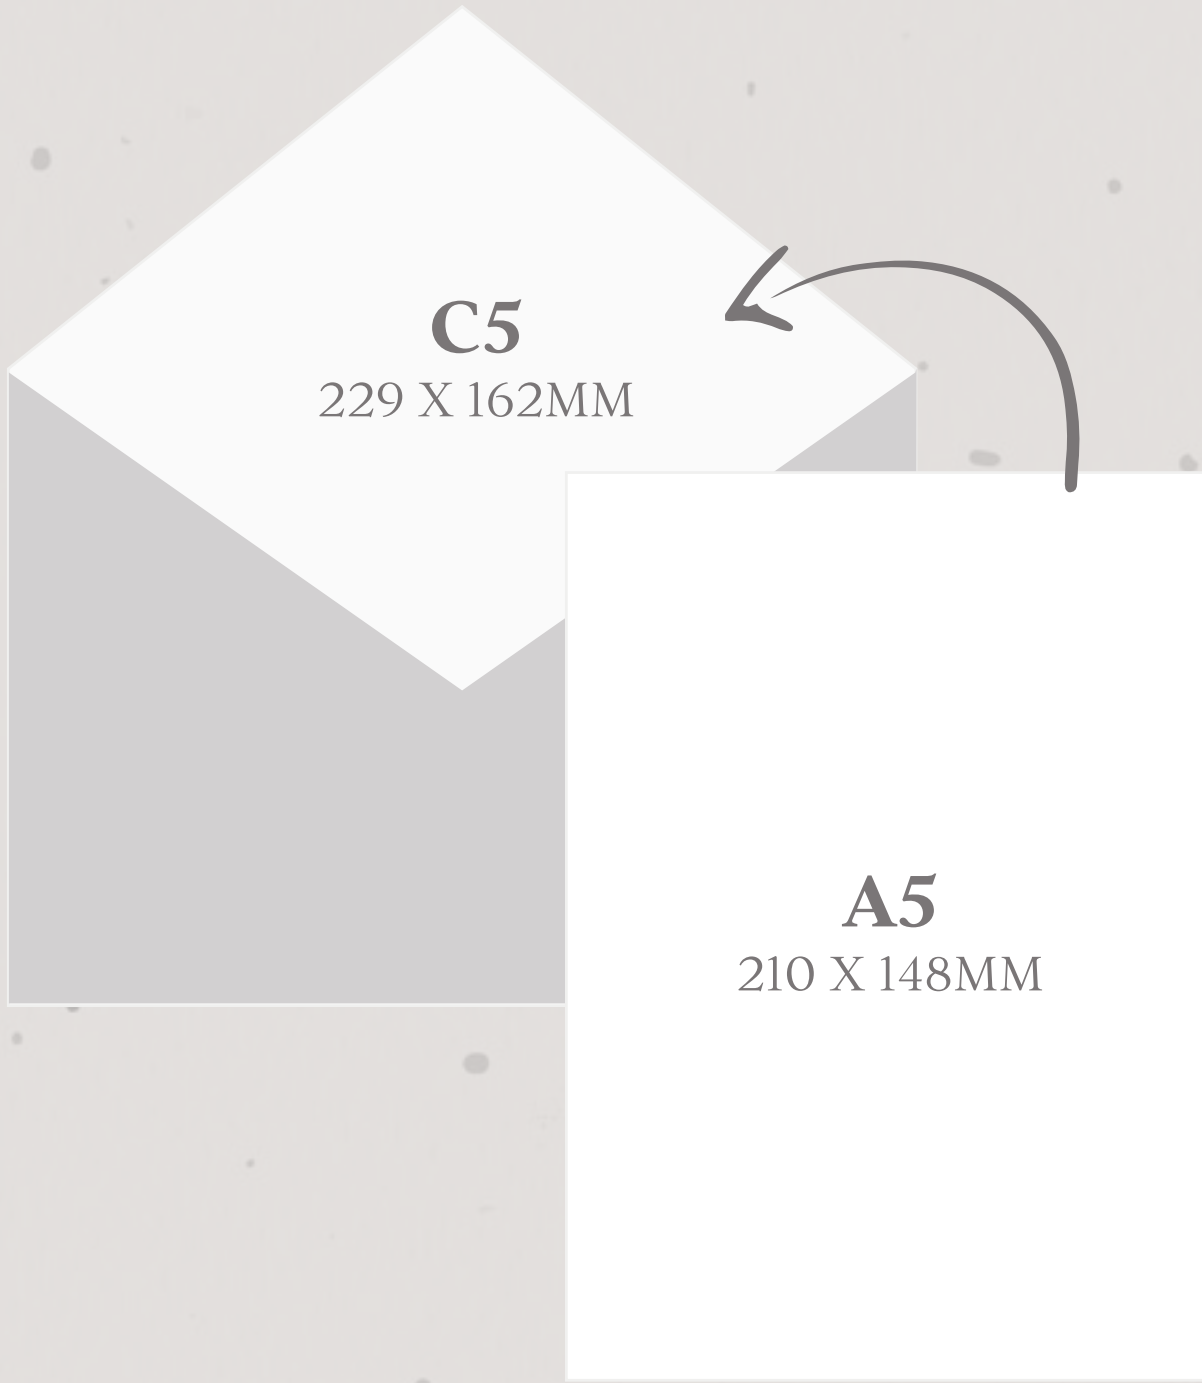

Jones & Joy