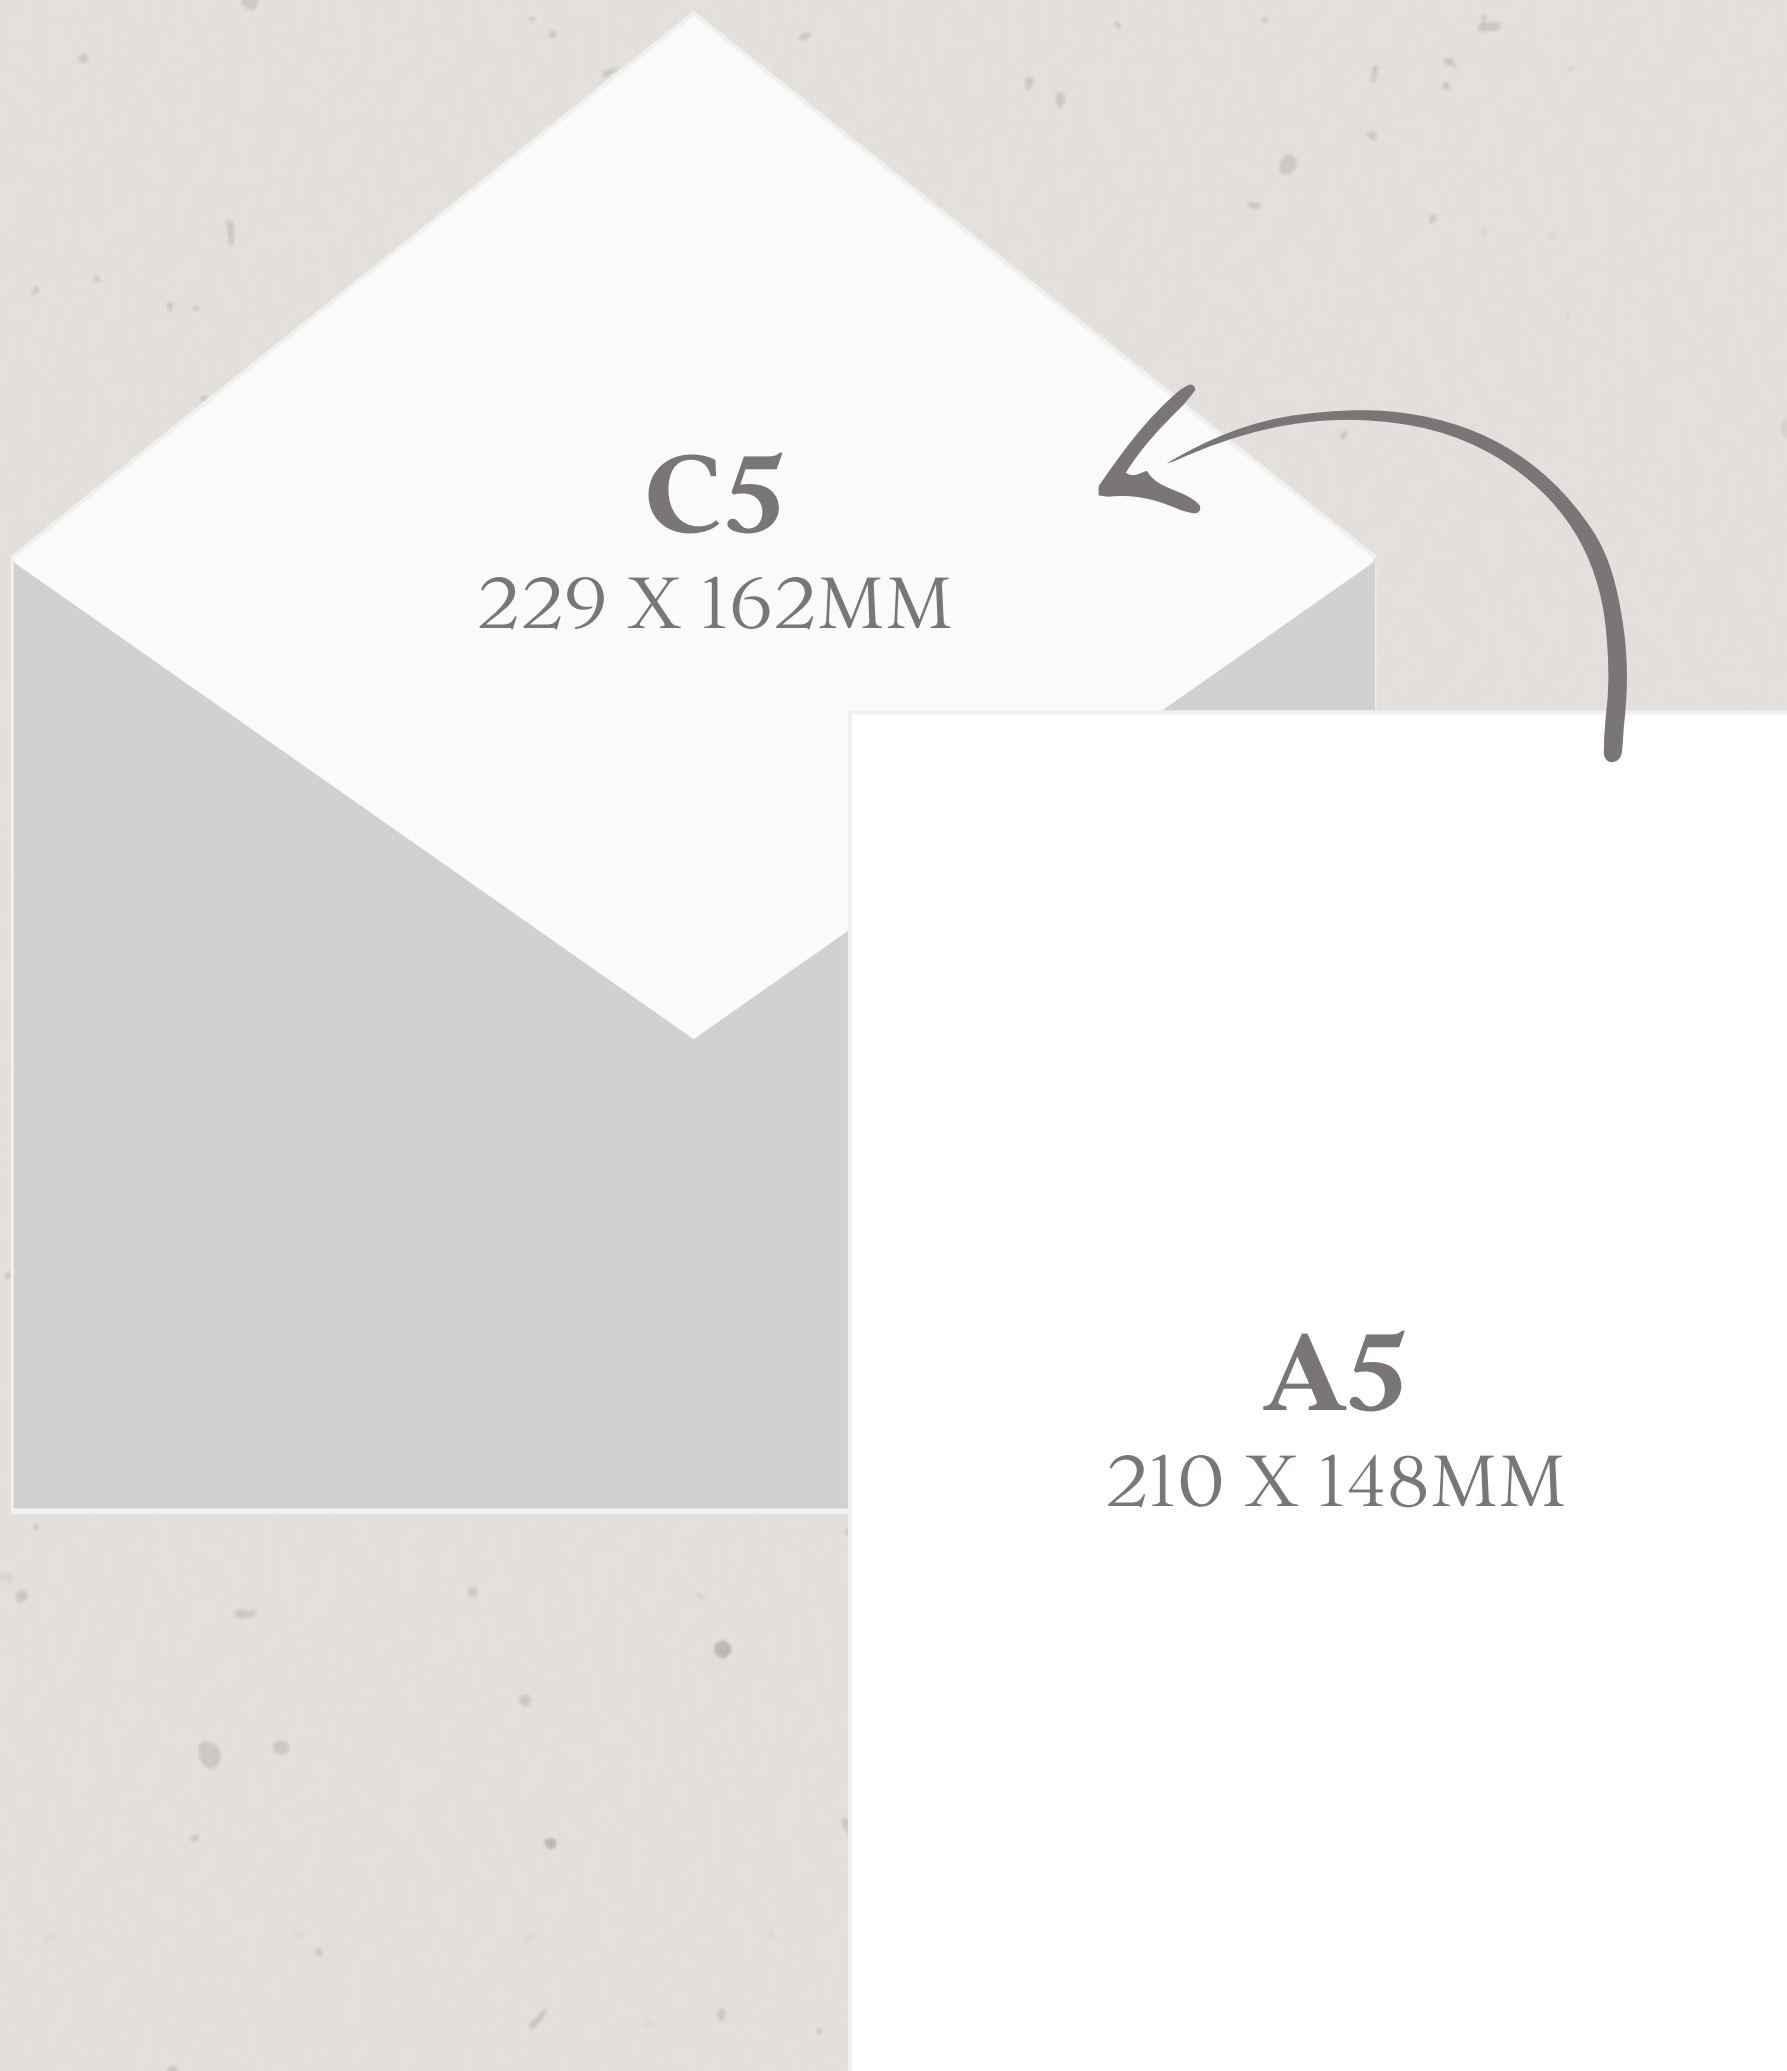

WEDDING STATIONERY

*Size Guide*

*before the day*

**Jones & Joy**

COMMONLY USED FOR:  
INVITATIONS

**Jones & Joy**

**C6**  
114 X 162MM

**A6**  
105 X 148MM