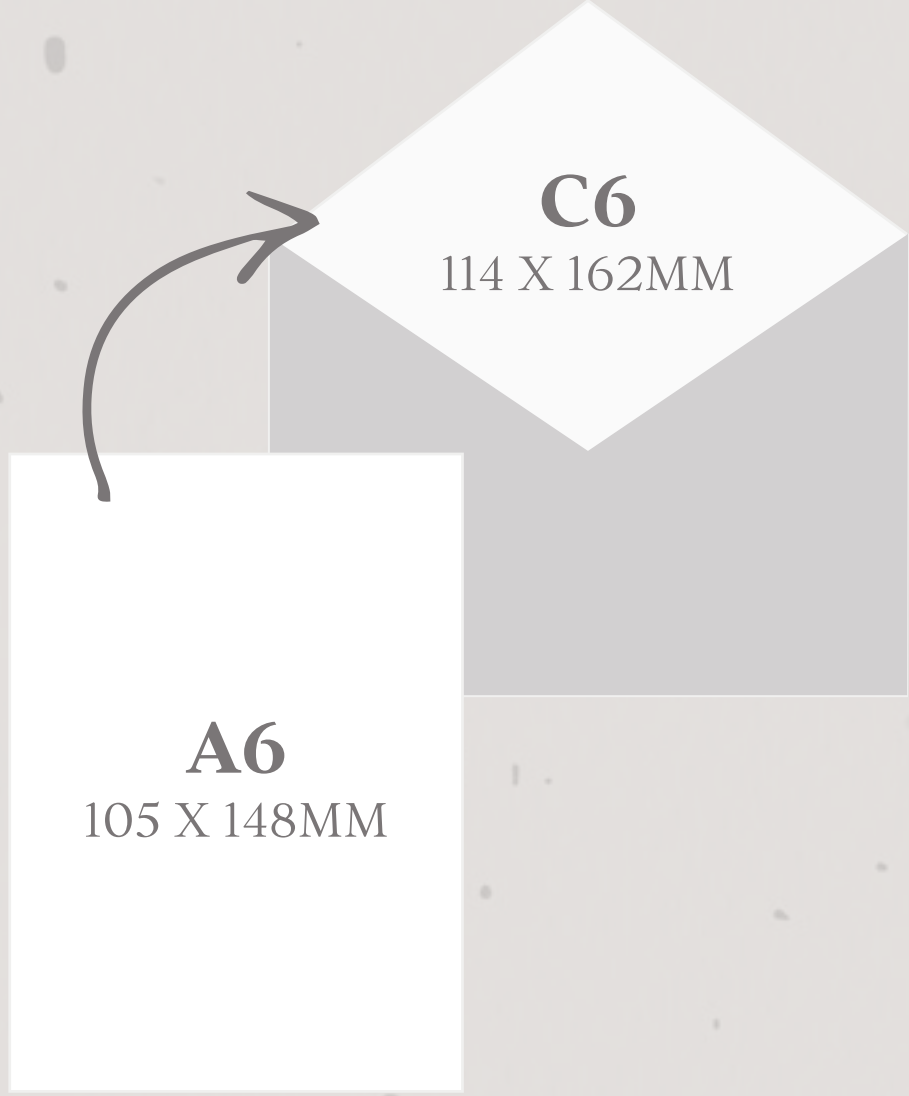

Jones & Joy